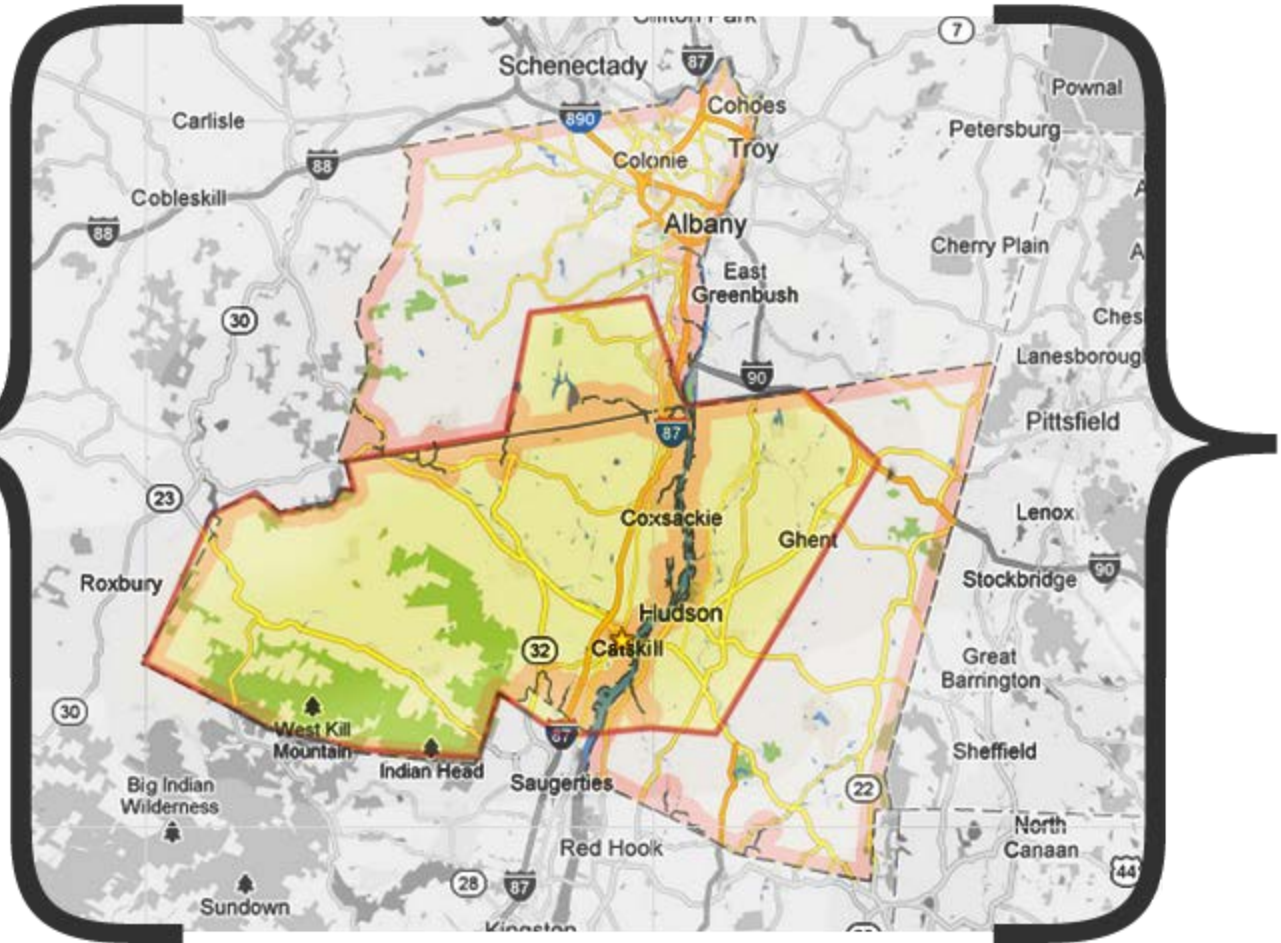

# *MID-HUDSON* *Cable*

---

## All the Right Connections

Cable Television Advertising  
Serving 19,000 households in  
Greene, Columbia and Southern Albany  
Counties

Revised: September 2015

60+  
TOWNS

**GREENE COUNTY**

12405 ACRA	12087 HANNACROIX
12007 ALCOVE	12439 HENSONVILLE
12407 ASHLAND	12451 LEEDS
12015 ATHENS	12454 MAPLECREST
12023 BERNE /S. BERNE	12460 OAK HILL
12413 CAIRO	12463 PALENVILLE
12414 CATSKILL	12468 PRATTSVILLE
12042 CLIMAX	12470 PURLING
12045 COEYMANS COEYMANS	12473 ROUNDTOP
12046 HOLLOW	12474 ROXBURY
12051 COXSACKIE	12482 S CAIRO
12422 DURHAM	12083 S WESTERLO
12423 E DURHAM	12158 Selkirk
12058 EARLTON	12176 SURPRISE
12423 EAST DURHAM	12192 W COXSACKIE
12431 FREEHOLD	12193 WESTERLO
12083 GREENVILLE	12496 WINDHAM

**COLUMBIA COUNTY**

12513 CLAVERACK
12050 COLUMBIAVILLE
12516 COPAKE
12521 CRARYVILLE
12523 ELIZAVILLE
12526 GERMANTOWN
12075 GHENT
12534 GREENPORT
12530 HOLLOWVILLE
12534 HUDSON
12526 LINLITHGO
12541 LIVINGSTON
12544 MELLENVILLE
12565 PHILMONT
12172 STOCKPORT
12171 STOTVILLE
12173 STUYVESANT

**ALBANY COUNTY**

12418 CORNWALLVILLE
12120 MEDUSA
12124 NEW BALTIMORE
12469 PRESTON HOLLOW
12143 RAVENA
12147 RENSSELAERVILLE
12158 SELKIRK