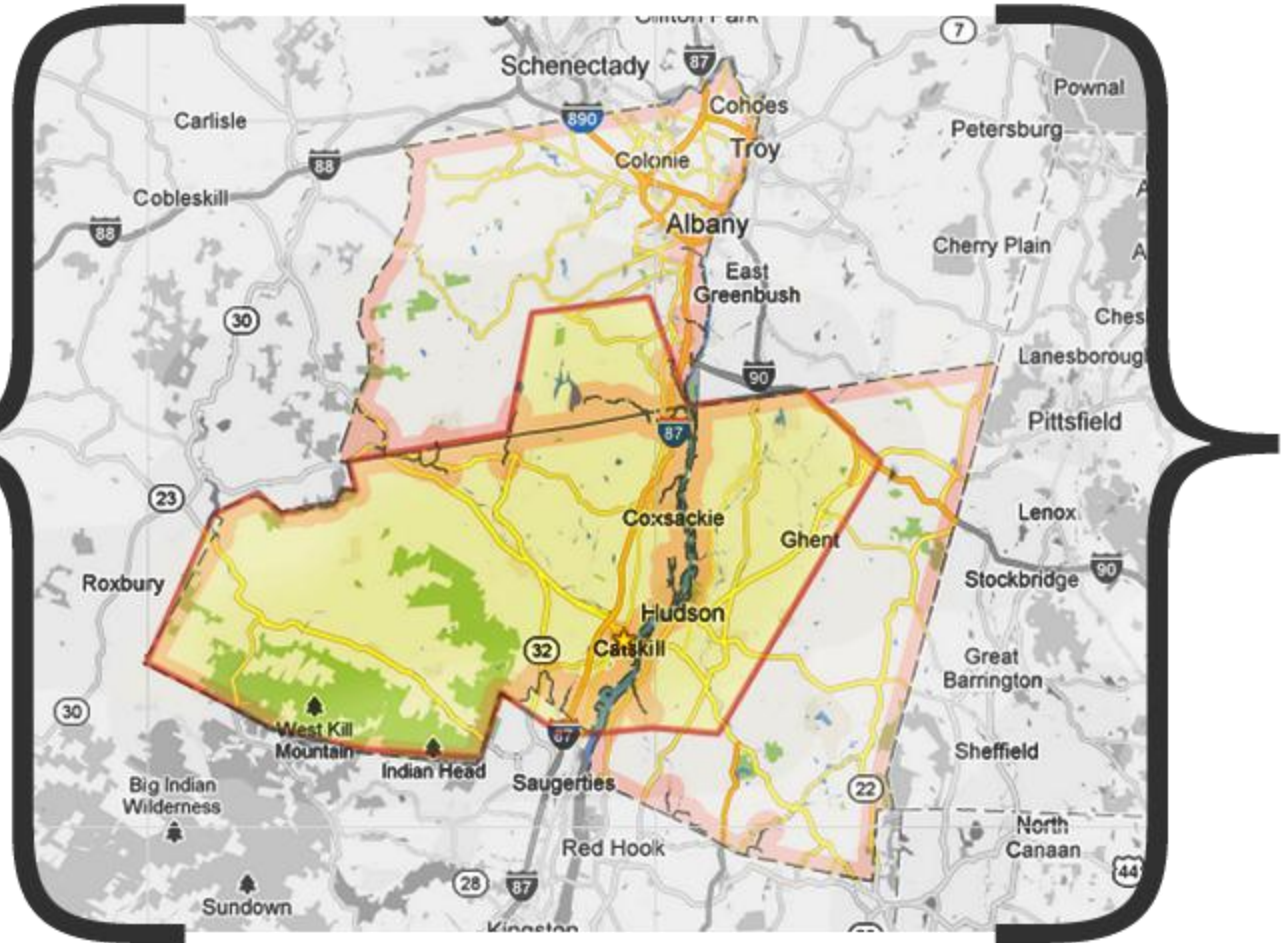

MID-HUDSON *Cable*

All the Right Connections

Cable Television Advertising
Serving 19,000 households in
Greene, Columbia and Southern Albany
Counties

Revised: March 2016

60+
TOWNS

GREENE COUNTY

| | |
|----------------------------|-------------------|
| 12405 ACRA | 12087 HANNACROIX |
| 12007 ALCOVE | 12439 HENSONVILLE |
| 12407 ASHLAND | 12451 LEEDS |
| 12015 ATHENS | 12454 MAPLECREST |
| 12023 BERNE /S. BERNE | 12460 OAK HILL |
| 12413 CAIRO | 12463 PALENVILLE |
| 12414 CATSKILL | 12468 PRATTSVILLE |
| 12042 CLIMAX | 12470 PURLING |
| 12045 COEYMANS COEYMANS | 12473 ROUNDTOP |
| 12046 HOLLOW | 12474 ROXBURY |
| 12051 COXSACKIE | 12482 S CAIRO |
| 12422 DURHAM | 12083 S WESTERLO |
| 12423 E DURHAM | 12158 Selkirk |
| 12058 EARLTON | 12176 SURPRISE |
| 12423 EAST DURHAM | 12192 W COXSACKIE |
| 12431 FREEHOLD | 12193 WESTERLO |
| 12083 GREENVILLE | 12496 WINDHAM |

COLUMBIA COUNTY

| |
|---------------------|
| 12513 CLAVERACK |
| 12050 COLUMBIAVILLE |
| 12516 COPAKE |
| 12521 CRARYVILLE |
| 12523 ELIZAVILLE |
| 12526 GERMANTOWN |
| 12075 GHENT |
| 12534 GREENPORT |
| 12530 HOLLOWVILLE |
| 12534 HUDSON |
| 12526 LINLITHGO |
| 12541 LIVINGSTON |
| 12544 MELLENVILLE |
| 12565 PHILMONT |
| 12172 STOCKPORT |
| 12171 STOTVILLE |
| 12173 STUYVESANT |

ALBANY COUNTY

| |
|-----------------------|
| 12418 CORNWALLVILLE |
| 12120 MEDUSA |
| 12124 NEW BALTIMORE |
| 12469 PRESTON HOLLOW |
| 12143 RAVENA |
| 12147 RENSSELAERVILLE |
| 12158 SELKIRK |

Tier 1 Networks